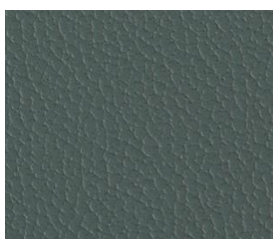

Mallard CG037

Lomond CG032

Bobbin CG007

Whisper CG036

Limestone CG035

Black CG001

Russian blue CG006

Portland grey CG005

Gunmetal CG003

Space CG030

Oxford blue CG009

Amazon CG028

Heron CG004

Anthracite CG002

Atlantic green C029

Ocean green CG027