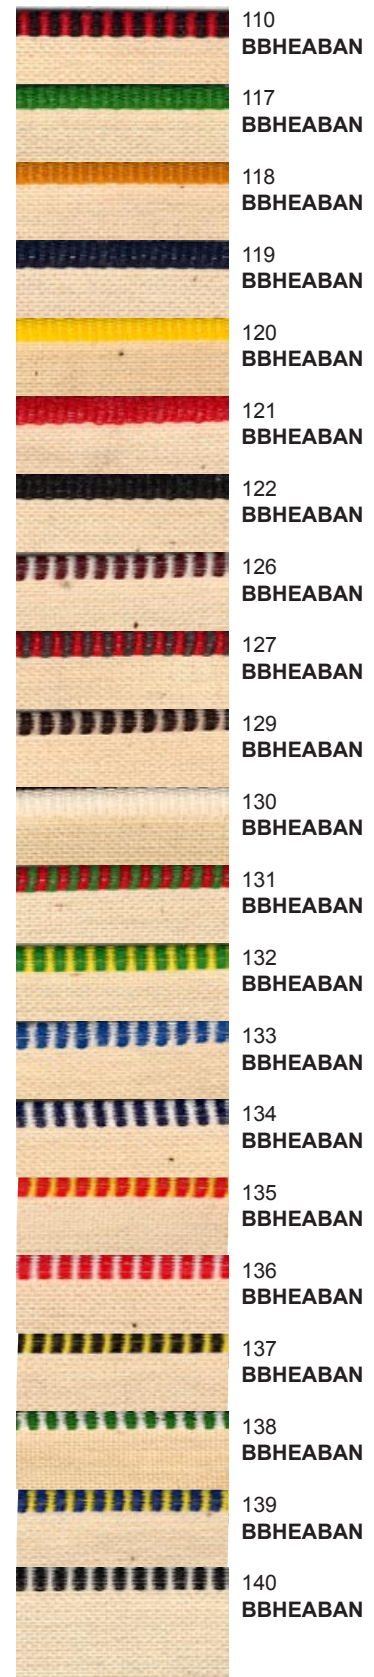

Book Binding: Headbands

HEADBAND SIZES

ART SILK

STRING AND CANE CENTRES

* Size 2 - string centre only

LUREX SPECIALS

STRING OR CANE CENTRES AS ABOVE

WOVEN CHEQUERED

ONE SIZE ONLY - NOMINALLY SIZE 2

PRINTED COTTON

STRING OR CANE CENTRES

WOVEN ART SILK

ONE SIZE ONLY - NOMINALLY SIZE 2

TEL 03-9690 3577 • FAX 03-9696 3703