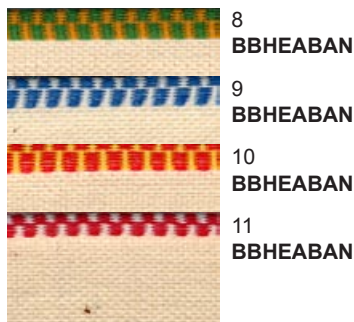

Book Binding: Headbands

HEADBAND SIZES

ART SILK

STRING AND CANE CENTRES

* Size 2 - string centre only

LUREX SPECIALS

STRING OR CANE CENTRES AS ABOVE

WOVEN CHEQUERED

ONE SIZE ONLY - NOMINALLY SIZE 2

PRINTED COTTON

STRING OR CANE CENTRES

WOVEN ART SILK

ONE SIZE ONLY - NOMINALLY SIZE 2

TEL 03-9690 3577 • FAX 03-9696 3703