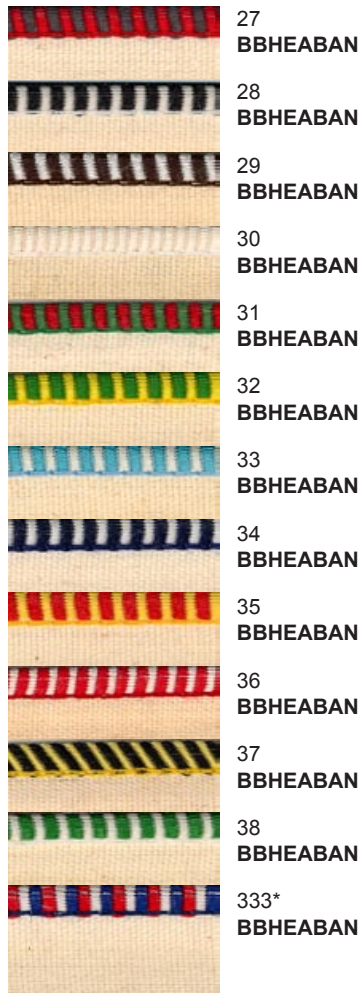

Book Binding: Headbands

HEADBAND SIZES

ART SILK

STRING AND CANE CENTRES

* Size 2 - string centre only

LUREX SPECIALS

STRING OR CANE CENTRES AS ABOVE

WOVEN CHEQUERED

ONE SIZE ONLY - NOMINALLY SIZE 2

PRINTED COTTON

STRING OR CANE CENTRES

WOVEN ART SILK

ONE SIZE ONLY - NOMINALLY SIZE 2

TEL 03-9690 3577 • FAX 03-9696 3703